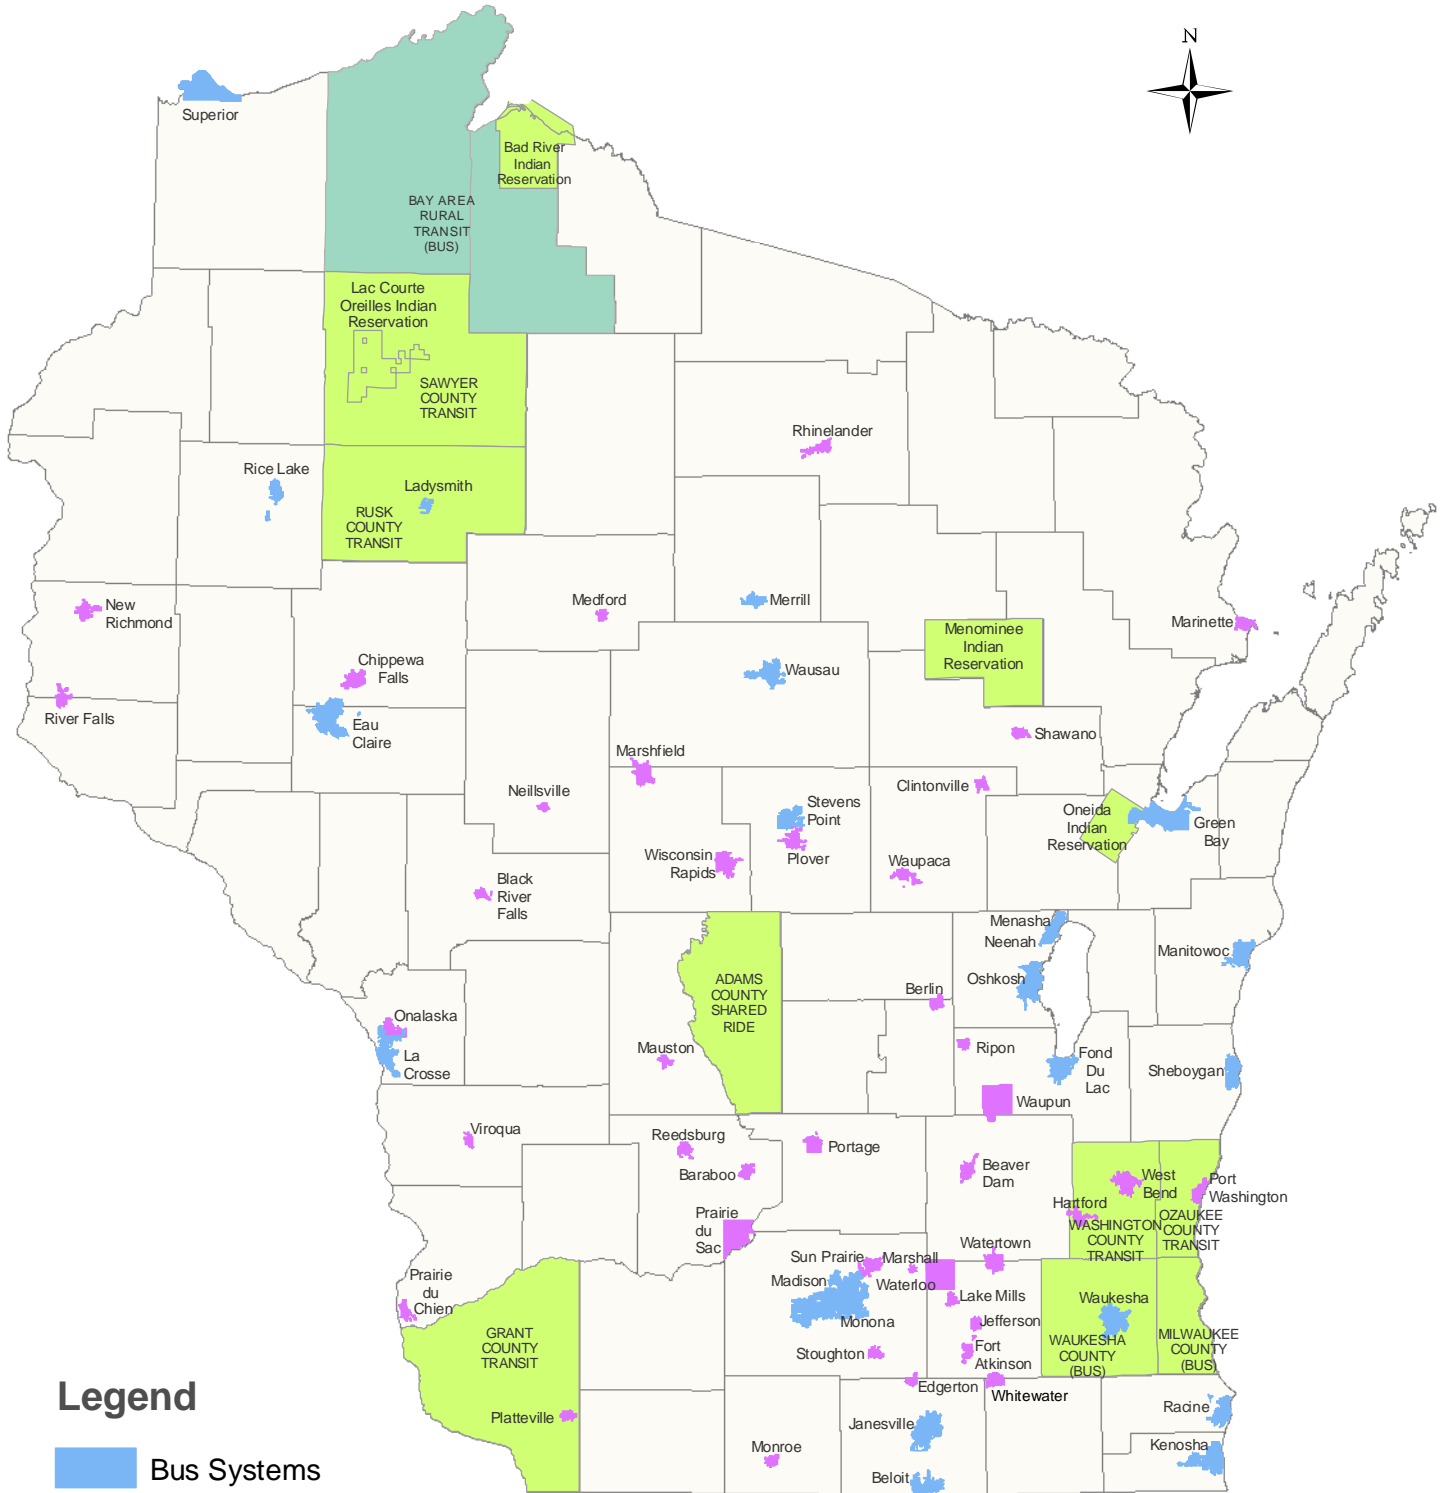

# 2007 WISCONSIN TRANSIT SYSTEMS

## Legend

- Bus Systems
- Shared-Ride Taxi Systems
- County-Wide Transit Systems or Reservation-Wide System
- Multi-County Transit System