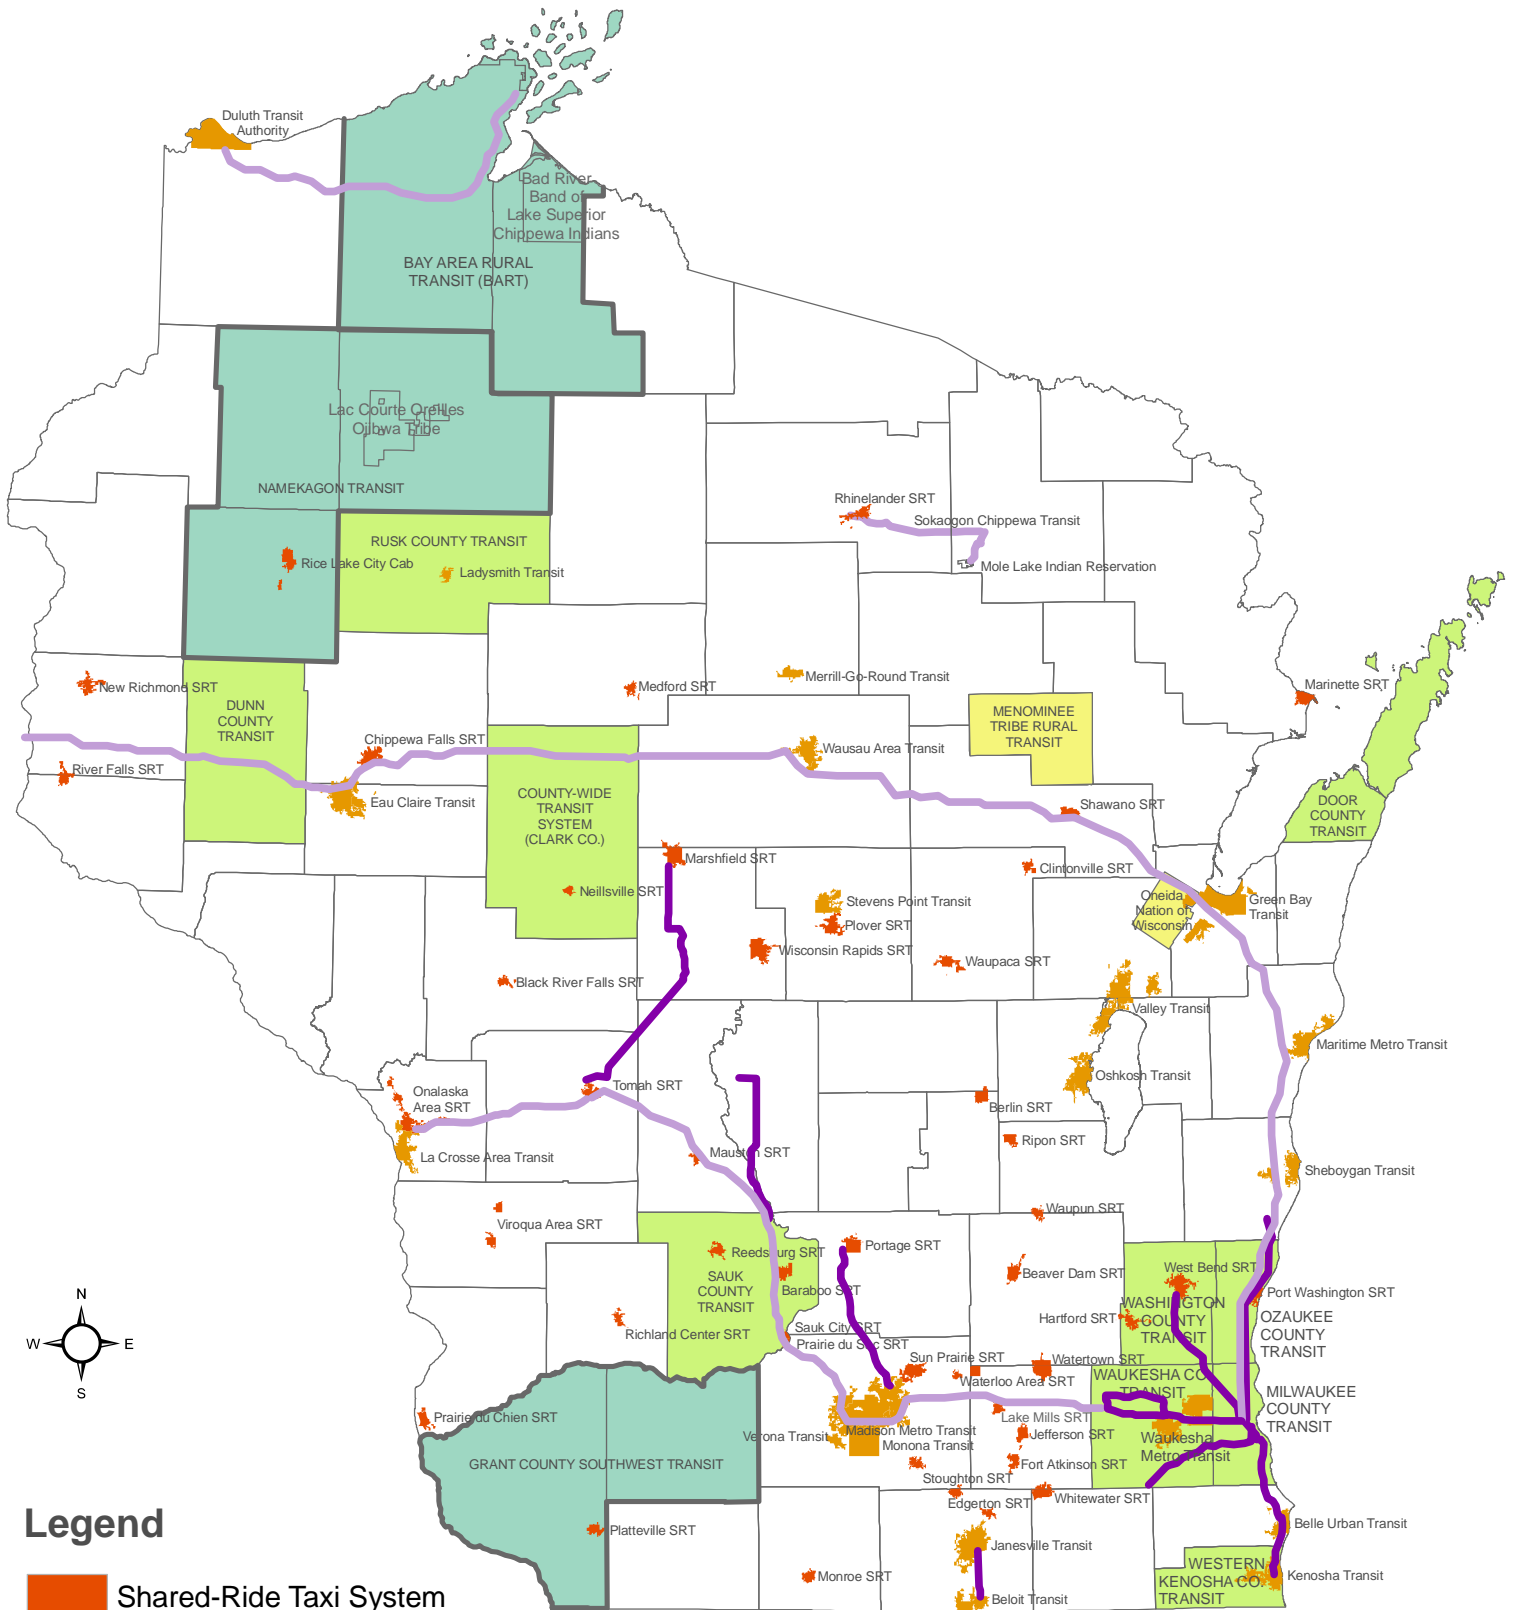

2011 WISCONSIN PUBLIC TRANSIT SYSTEMS

Legend

- Shared-Ride Taxi System
- Municipal Bus System
- Reservation-Wide Transit System
- County-Wide Transit System
- Multi-County Transit System
- Publicly Funded Inter-City Service
- Shuttle/Commuter Service